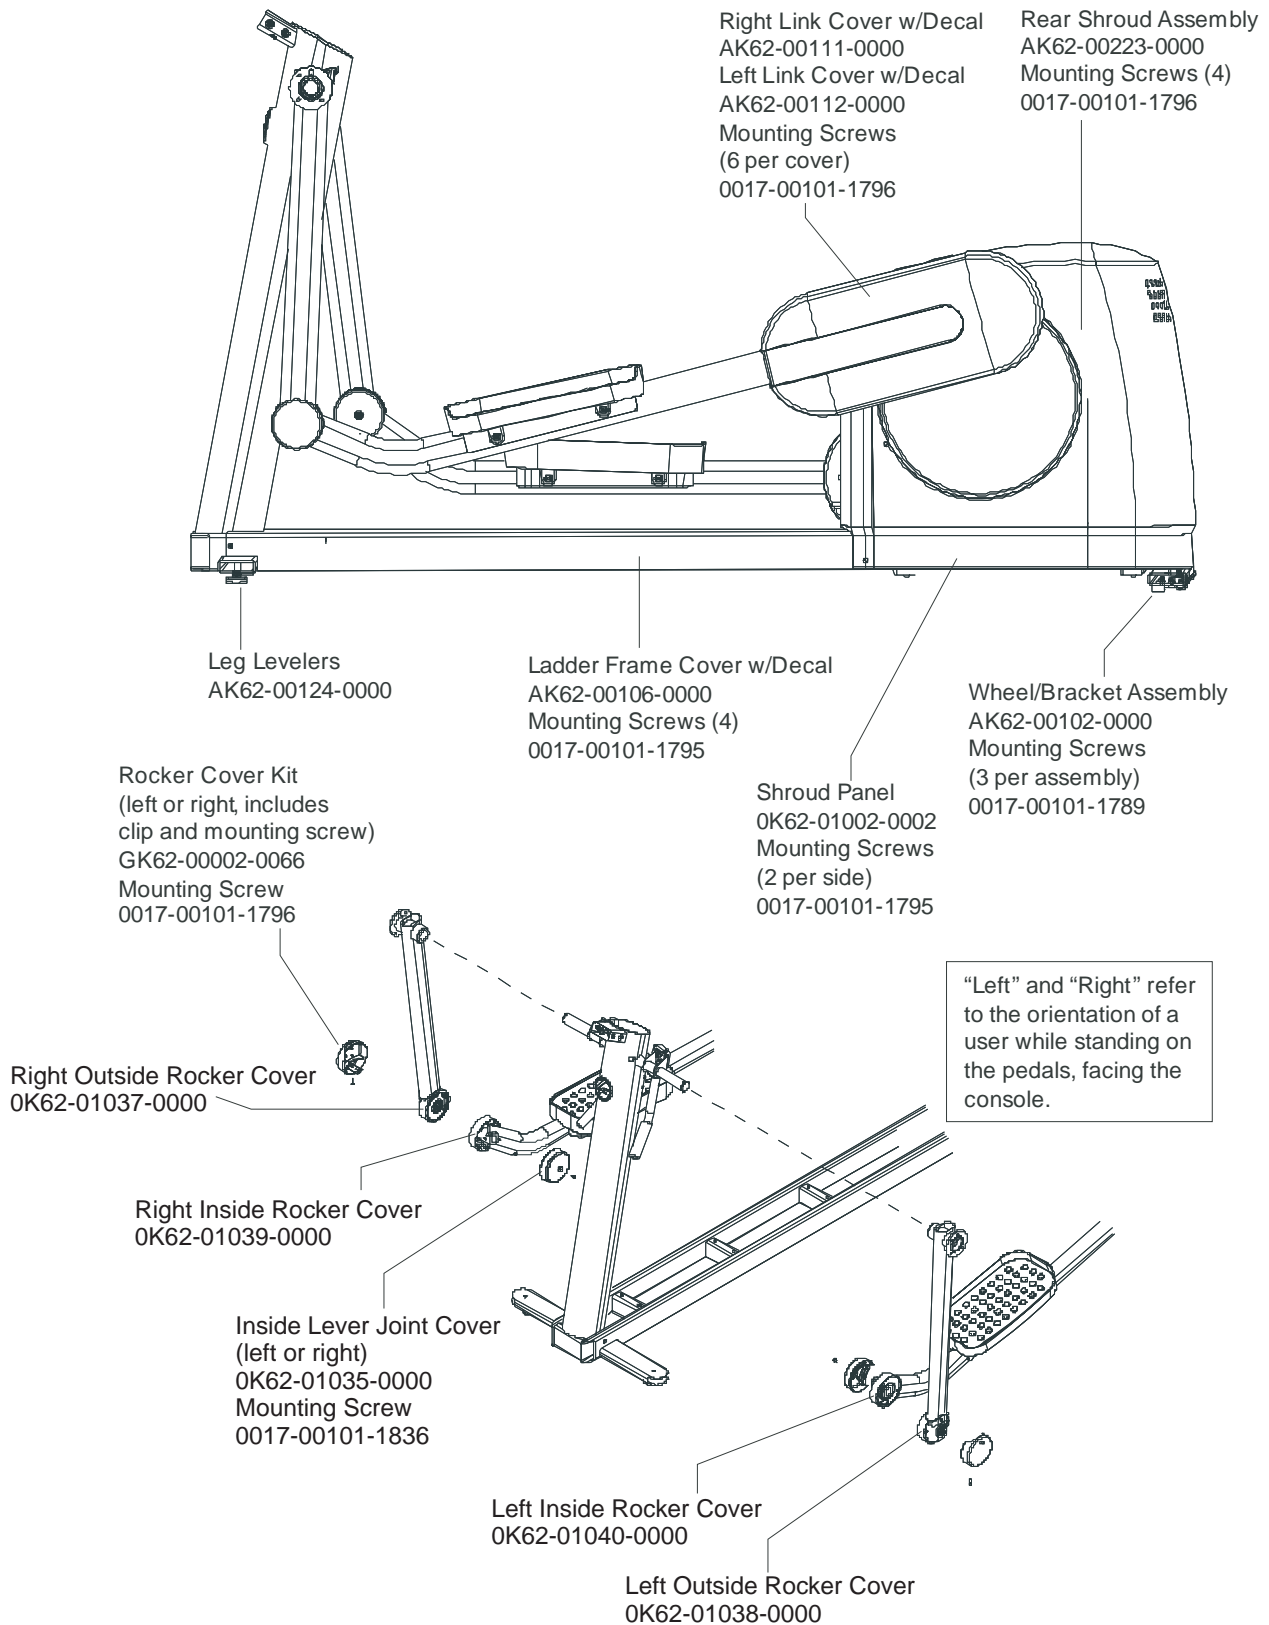

Mounting Screws (2)	0017-00101-1846
---------------------	-----------------

ARCTIC SILVER QUIET DRIVE 95XE

Rocker Arms & Pedal Levers

95XE-0XXX-05

S/N XHM074504931

Rocker Arms Kit
GK62-00002-0070
contents:
Rocker Arms (2)
Hardened Spacers (2)
Oilite Washers (2)
Retaining Rings (2)
Loctite 620
Alcohol pad

Rocker Arms
AK62-00062-0001
Shaft Collar w/Screws
0K61-01259-0000

ARCTIC SILVER QUIET DRIVE 95XE
Crank Cover and Lower Caps

95XE-0XXX-05
S/N XHM074504931

Crank Cover
OK61-03100-0002
Mounting screws(2)
0017-00101-1837

Stabilizer Caps
OK62-01003-0000(4)

Front Frame Cap
OK62-01004-0002
(Stealth Gray)
Mounting Screws
0017-00101-1795(2)

ARCTIC SILVER QUIET DRIVE 95XE
Lower Frame Shrouds & Hardware

95XE-0XXX-05
S/N XHM074504931